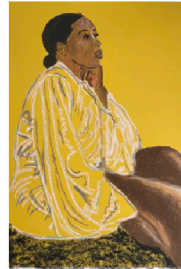

## Price Sheet - Slauson

Hasef  
"Sudden Enlightenment"  
Oil Pastel and Acrylic Paint  
on Archival Paper  
18 x 24 in

\$1,800.00

Hasef  
"She who is at peace with herself"  
Oil on archival paper  
30 x 22.5 in"