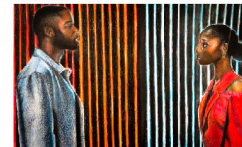

Janaya Holmes
"Lowkey Happy"
Glossy Print
8x10 in
$300