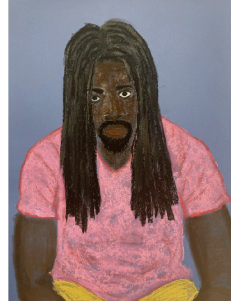

Yuzly  
"Sisterhood"  
Limited Edition 1 of 10  
16x20  
  
Unframed \$150  
Framed \$1,200

Janaya Holmes  
"Interblended"  
Acrylic on Canvas  
30 x 40  
  
NFS

Yuzly  
"Jewelled Queen"  
Limited Edition 1 of 10  
16x20  
  
Unframed \$150  
Framed \$1,200

Yuzly  
"AfroPuff"  
Limited Edition 1 of 10  
16x20  
  
Unframed \$150  
Framed \$1,200

## Price Sheet - Eagle Rock

Hasef  
"OMMIO"  
Drawing,  
Archival Paper  
24 x 18 in  
\$2,500

Hasef  
"Pink Clouds"  
Drawing,  
Archival Paper  
24 x 18 in  
\$2,500

Marie José  
"The Embrace of  
My Peace Method"  
Acrylic, Wood Panel  
24 x 36 in  
\$3,000