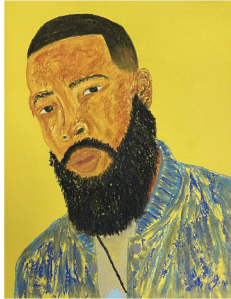

at the *Intersection*

Hilltop Coffee + Kitchen
4253 Eagle Rock Blvd,
Los Angeles, CA 90065

Price Sheet - Eagle Rock

Hasef
"OMMIO"
Drawing,
Archival Paper
24 x 18 in
$2,500