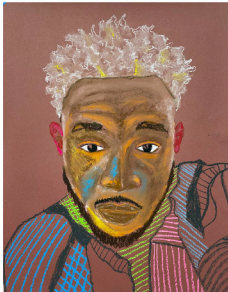

## Price Sheet - Slauson

Hasef  
"Sudden Enlightenment"  
Oil Pastel and Acrylic Paint  
on Archival Paper  
18 x 24 in

\$1,800.00

Hasef  
"She who is at peace with herself"  
Oil on archival paper  
30 x 22.5 in"

\$2,125

Hasef  
"2 Black Women in  
Leimert Park"  
Oil Pastel Acrylic Paint  
on Canvas  
35 x 33 in

\$3,500.00

D. Channsin Berry  
"Angel Tree Dance"  
37 x 29.5 in

\$2,000

D. Channsin Berry  
"Looking Black At Me"  
50 x 37.5 in

\$4,000

D. Channsin Berry  
"Blessings Hands Over My City"  
37 x 29.5 in

\$2,000

D. Channsin Berry  
NYC 911  
37 x 29.5 in

\$2,000

## Price Sheet - Inglewood

D. Channsin Berry  
"THE SOUTH"  
41 x 31.5 in  
  
\$3,000

D. Channsin Berry  
"Miles on Paper"  
37 x 29.5 in  
  
\$2,000

Hasef  
"Self Portrait"  
Drawing on  
Archival Paper  
24 x 18 in  
  
\$2,500