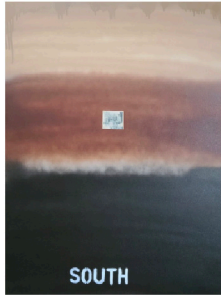

## Price Sheet - Slauson

Hasef  
"Sudden Enlightenment"  
Oil Pastel and Acrylic Paint  
on Archival Paper  
18 x 24 in

\$1,800.00

Hasef  
"She who is at peace with herself"  
Oil on archival paper  
30 x 22.5 in"

\$2,125

Hasef  
"2 Black Women in  
Leimert Park"  
Oil Pastel Acrylic Paint  
on Canvas  
35 x 33 in

\$3,500.00

D. Channsin Berry  
"Angel Tree Dance"  
37 x 29.5 in

\$2,000

D. Channsin Berry  
"Looking Black At Me"  
50 x 37.5 in

## Price Sheet - Inglewood

D. Channsin Berry  
"THE SOUTH"  
41 x 31.5 in  
  
\$3,000

D. Channsin Berry  
"Miles on Paper"  
37 x 29.5 in  
  
\$2,000

Hasef  
"Self Portrait"  
Drawing on  
Archival Paper  
24 x 18 in  
  
\$2,500