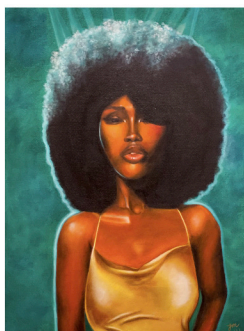

at the *Intersection*

Hilltop Coffee + Kitchen
4253 Eagle Rock Blvd,
Los Angeles, CA 90065

Price Sheet - Eagle Rock

Hasef
"OMMIO"
Drawing,
Archival Paper
24 x 18 in
$2,500

Hasef
"Pink Clouds"
Drawing,
Archival Paper
24 x 18 in
$2,500

Marie José
"The Regeneration of
My Sacred Spirit"
Acrylic, Wood Panel
24 x 30 in
$2,400