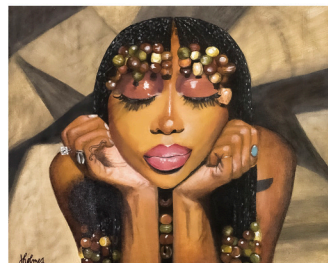

Janaya Holmes
"Hit Different"
Acrylic, Canvas
16 x 20 in
$1,500