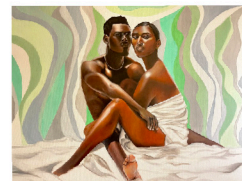

## Price Sheet - Slauson

Hasef  
"Sudden Enlightenment"  
Oil Pastel and Acrylic Paint  
on Archival Paper  
18 x 24 in

\$1,800.00

Hasef  
"She who is at peace with herself"  
Oil on archival paper  
30 x 22.5 in"

## Price Sheet - Inglewood

D. Channsin Berry  
"THE SOUTH"  
41 x 31.5 in  
  
\$3,000

D. Channsin Berry  
"Miles on Paper"  
37 x 29.5 in  
  
\$2,000

Hasef  
"Self Portrait"  
Drawing on  
Archival Paper  
24 x 18 in  
  
\$2,500

Janaya Holmes  
"Boudoir Drip"  
Acrylic on canvas board  
16x20 in  
  
\$1,600

Janaya Holmes  
"Mirror B\*tch"  
Acrylic on mirrored glass  
20x20 round mirror  
\$2,000

Janaya Holmes  
"Lowkey Happy"  
Glossy Print  
8x10 in  
\$300

Yuzly  
"Sisterhood"  
Limited Edition 1 of 10  
16x20  
  
Unframed \$150  
Framed \$1,200

Janaya Holmes  
"Interblended"  
Acrylic on Canvas  
30 x 40  
  
NFS

Yuzly  
"Jewelled Queen"  
Limited Edition 1 of 10  
16x20  
  
Unframed \$150  
Framed \$1,200