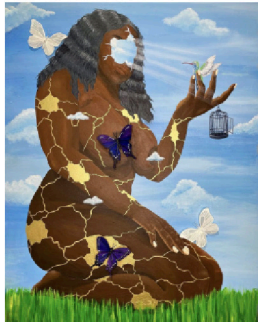

## Price Sheet - Eagle Rock

Hasef  
"OMMIO"  
Drawing,  
Archival Paper  
24 x 18 in  
\$2,500

Hasef  
"Pink Clouds"  
Drawing,  
Archival Paper  
24 x 18 in  
\$2,500

Marie José  
"The Embrace of  
My Peace Method"  
Acrylic, Wood Panel  
24 x 36 in  
\$3,000