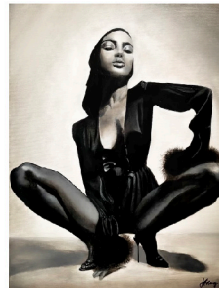

## Price Sheet - Inglewood

D. Channsin Berry  
"THE SOUTH"  
41 x 31.5 in  
  
\$3,000

D. Channsin Berry  
"Miles on Paper"  
37 x 29.5 in  
  
\$2,000

Hasef  
"Self Portrait"  
Drawing on  
Archival Paper  
24 x 18 in  
  
\$2,500

Janaya Holmes  
"Boudoir Drip"  
Acrylic on canvas board  
16x20 in  
  
\$1,600

Janaya Holmes  
"Mirror B\*tch"  
Acrylic on mirrored glass  
20x20 round mirror  
\$2,000

Janaya Holmes  
"Lowkey Happy"  
Glossy Print  
8x10 in  
\$300