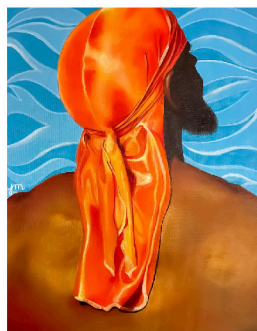

## Price Sheet - Eagle Rock

Hasef  
"OMMIO"  
Drawing,  
Archival Paper  
24 x 18 in  
\$2,500

Hasef  
"Pink Clouds"  
Drawing,  
Archival Paper  
24 x 18 in  
\$2,500

Marie José  
"The Embrace of  
My Peace Method"  
Acrylic, Wood Panel  
24 x 36 in  
\$3,000

Marie José  
"The Regeneration of  
My Sacred Spirit"  
Acrylic, Wood Panel  
24 x 30 in  
\$2,400

Janaya Holmes  
"Blue Light"  
Acrylic, Canvas  
16 x 20 in  
\$1,700

Janaya Holmes  
"Hit Different"  
Acrylic, Canvas  
16 x 20 in  
\$1,500

Janaya Holmes  
"Essence"  
Acrylic, Mirrored Glass  
20 in x 20 in  
NFS

Janaya Holmes  
"Waveform"  
Framed Print  
18 in x 24 in  
\$600